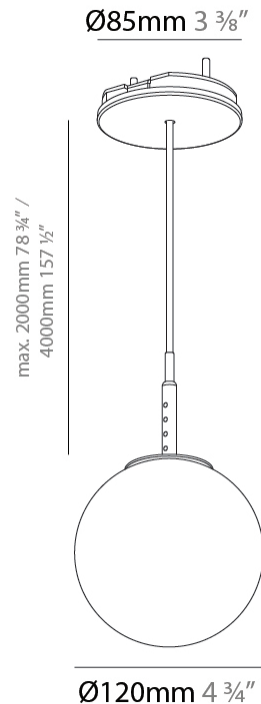

GENERAL

Series: Bilo
Brand: Prolicht
Division: Architectural
Mounting Type: Suspension
Mounting Location: Ceiling
Subcategory: Pendant

PHYSICAL

Shape: Round
Diameter (mm): 120
Diameter (in): 4 ¾
Height (mm): 120
Height (in): 4 ¾
Ceiling Thickness (mm): 1 - 25
Ceiling Thickness (in): 1/16 - 1
Light Distribution: Omnidirectional
Fixture Finish: SSR / BKV / CWI / CRY / HAB / UFT / ITA / RUA / FTG / MYG / LOD / PUS / FRO / FUP / KIA / POP / BLS / SPG / MEY / GOH / GUM / CHC / COM / ABZ / JAG / OBR / MOS / ROR
Accent Finish: OPL / YEL / ORA / RED / BLU / GRN
Fixture Material: Glass / Aluminum
Cable Details: 2000mm/78 ¾" or 4000mm/157 ½" Cable - Color Options: Black / White / Orange / Red / Green
Cut-out Measurements: 68mm / 2 11/16

ELECTRICAL

Lamp Type: LED
Input Wattage (W): 6
Dimming: Tri-Mode (Non-Dimming and Phase Dimming (120Vac only) and 0-10V Dimming)
Driver Included: No
Driver Location: Remote
Driver Type: Constant Current - Universal
Driver Class: Class 2
Input Voltage (V): 120 - 277
Constant Current (MA): 500

LED

Color Temperature (°K): 2700 / 3000 / 3500 / 4000
Max. Delivered Lumen (lm): 356 / 377 / 398 / 408
Nominal Lumen (lm): 460 / 487 / 514 / 528
CRI: >90 CRI
Lamp Life (hrs): 50000

OPTICAL

Beam Angle: 120

RATINGS AND CERTIFICATIONS

Certified By: CSA Certified to UL and CSA Standards
IP rating: IP20

PROJECT
TYPE
SPECIFIER
QUANTITY
DATE