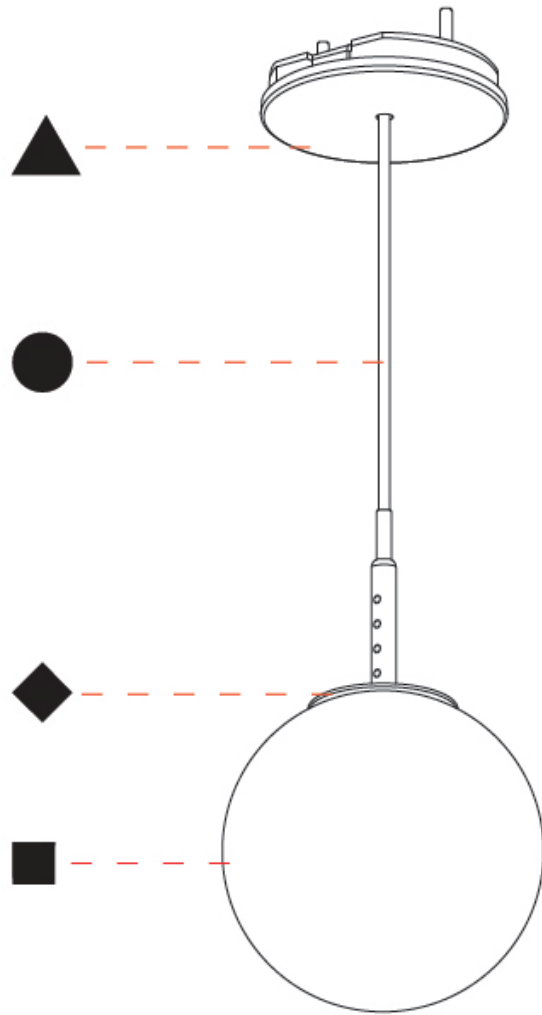

BILO SUSPENSION

A300613-

PROJECT	_____
TYPE	_____
SPECIFIER	_____
QUANTITY	_____
DATE	_____

A